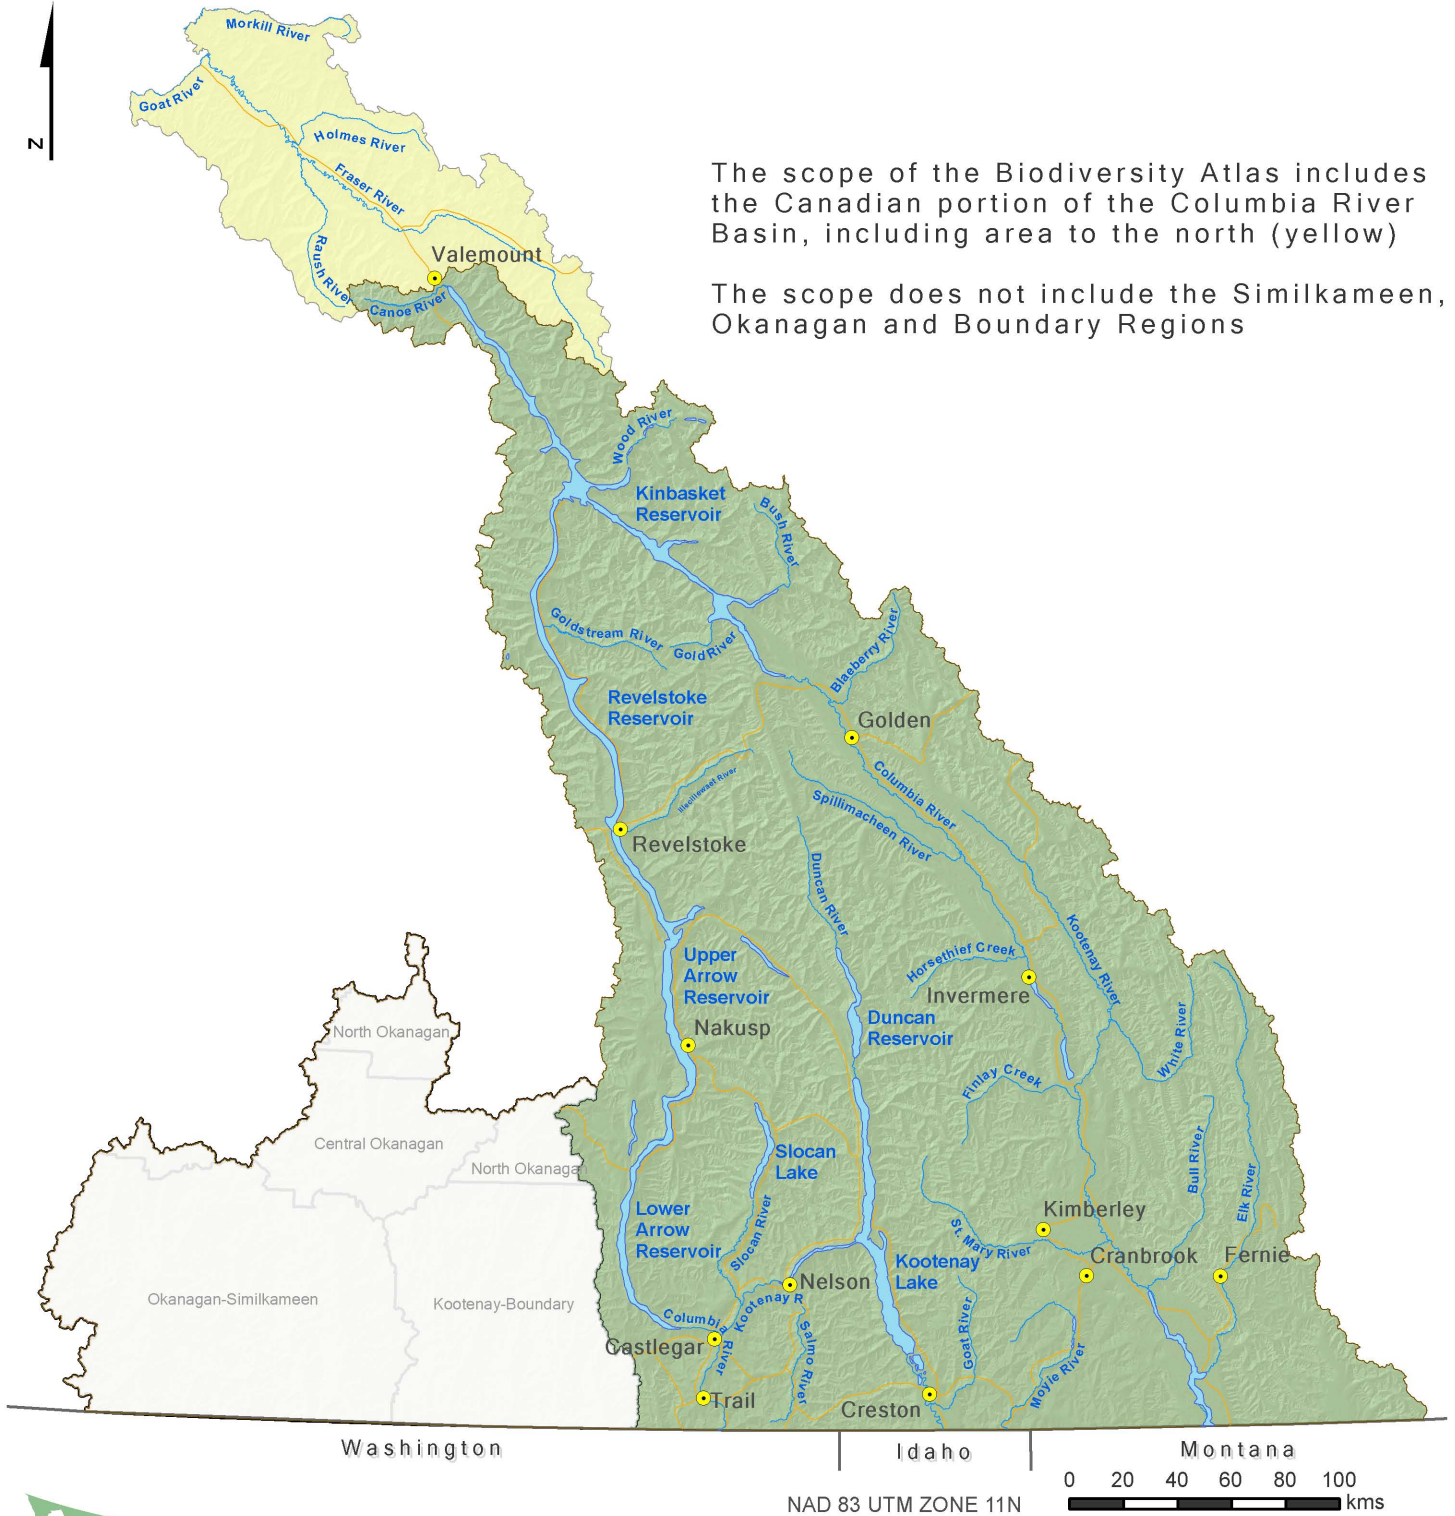

# Columbia River Basin in Canada

Columbia River Basin  
(Canadian portion)

The Biodiversity Atlas  
scope is outlined in red